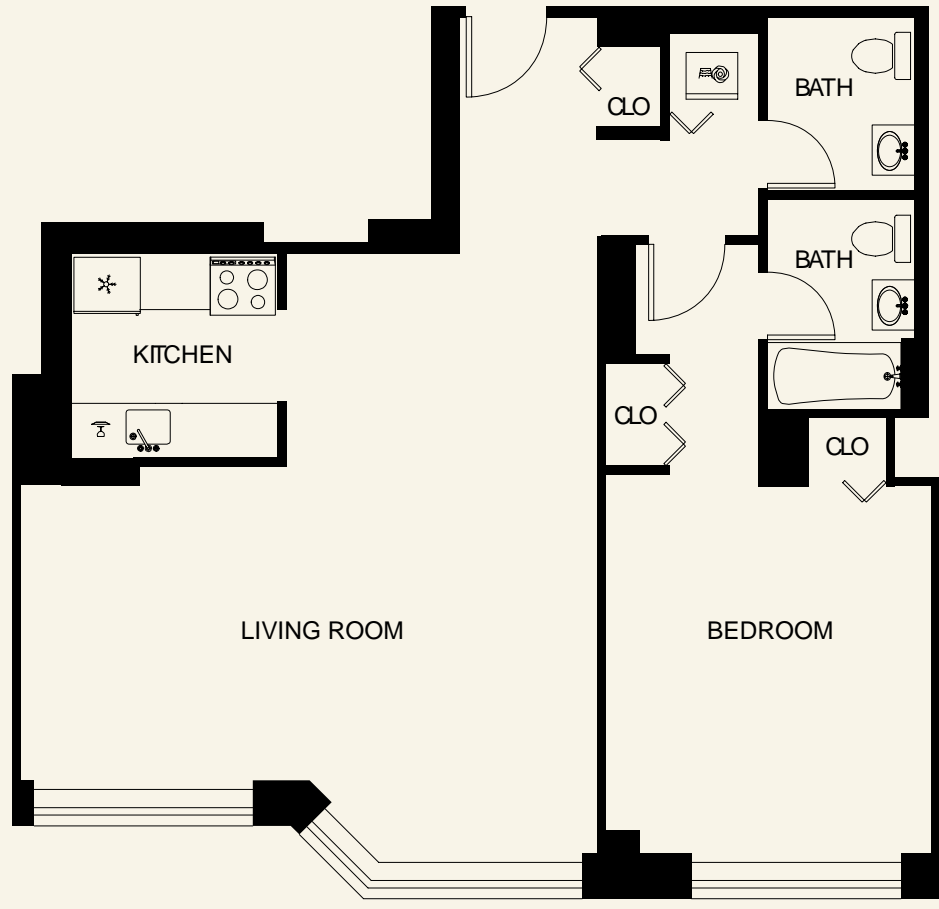

PISA
1 Bedroom
1.5 Bathrooms

South View Units:
603-2603
Approx. 918 Sq. Ft.

Pisa
UNITS x03, y03
(x,y=6,7,...&26)
1 BEDROOM, 1.5 BATHROOM
APPROX. 918SF