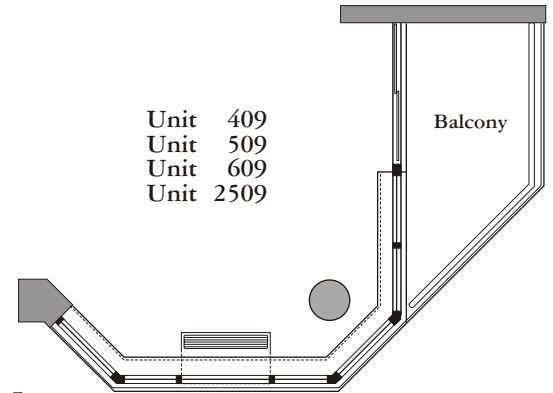

WALDORF

— South East —

3 Bedrooms, 2 Bath, Balcony

Approx. 1450 Sq. Ft.

- | | |
|-----------|-----------|
| Unit 309 | Unit 1609 |
| Unit 709 | Unit 1709 |
| Unit 809 | Unit 1809 |
| Unit 909 | Unit 1909 |
| Unit 1009 | Unit 2009 |
| Unit 1109 | Unit 2109 |
| Unit 1209 | Unit 2209 |
| Unit 1409 | Unit 2309 |
| Unit 1509 | Unit 2409 |
| | Unit 2609 |

- Unit 409
- Unit 509
- Unit 609
- Unit 2509

KEY PLAN

Residential Units Highlighted

HUDSON RIVER

mandalay

ON THE HUDSONSM

Note: All dimensions are approximate and all exterior wall conditions including windows, doors, terraces and balconies are schematic in nature and subject to as-built conditions and vary from floor to floor.