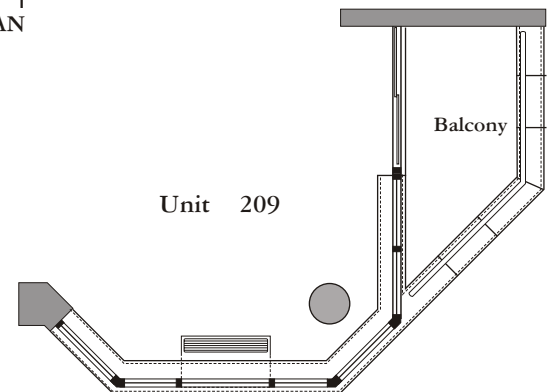

WALDORF

— South East —

3 Bedrooms, 2 Bath, Balcony

Approx. 1450 Sq. Ft.

- | | |
|-----------|-----------|
| Unit 309 | Unit 1609 |
| Unit 709 | Unit 1709 |
| Unit 809 | Unit 1809 |
| Unit 909 | Unit 1909 |
| Unit 1009 | Unit 2009 |
| Unit 1109 | Unit 2109 |
| Unit 1209 | Unit 2209 |
| Unit 1409 | Unit 2309 |
| Unit 1509 | Unit 2409 |
| | Unit 2609 |

- Unit 409
- Unit 509
- Unit 609
- Unit 2509

KEY PLAN

Residential Units Highlighted

HUDSON RIVER

mandalay

ON THE HUDSONSM

Note: All dimensions are approximate and all exterior wall conditions including windows, doors, terraces and balconies are schematic in nature and subject to as-built conditions and vary from floor to floor.