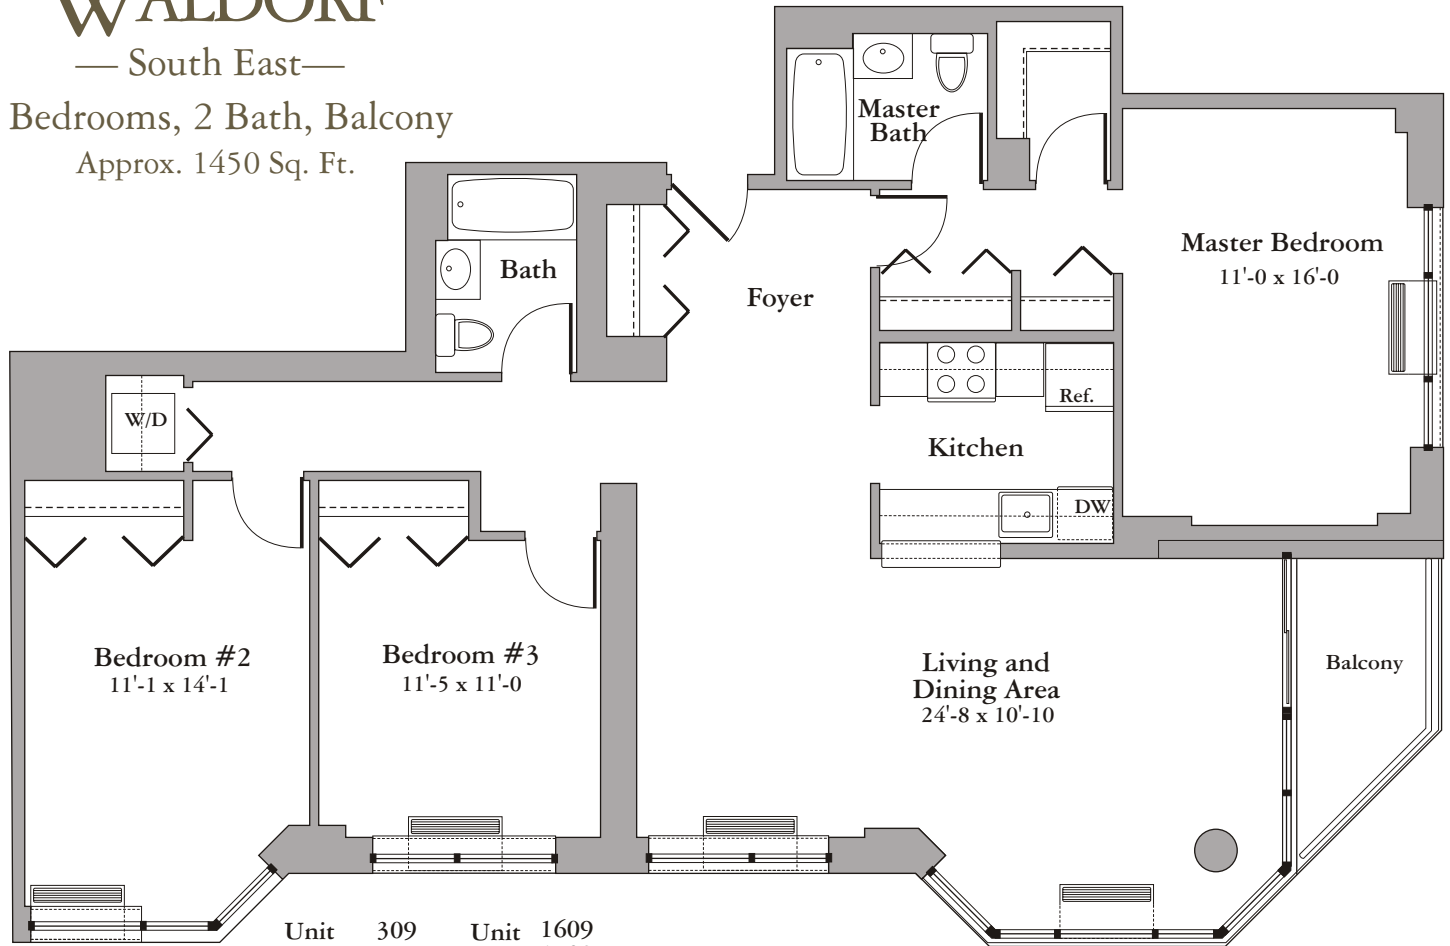

WALDORF

— South East —

3 Bedrooms, 2 Bath, Balcony

Approx. 1450 Sq. Ft.

- | | |
|-----------|-----------|
| Unit 309 | Unit 1609 |
| Unit 709 | Unit 1709 |
| Unit 809 | Unit 1809 |
| Unit 909 | Unit 1909 |
| Unit 1009 | Unit 2009 |
| Unit 1109 | Unit 2109 |
| Unit 1209 | Unit 2209 |
| Unit 1409 | Unit 2309 |
| Unit 1509 | Unit 2409 |
| | Unit 2609 |

- Unit 409
- Unit 509
- Unit 609
- Unit 2509

KEY PLAN

Residential Units Highlighted

HUDSON RIVER

mandalay

ON THE HUDSONSM

Note: All dimensions are approximate and all exterior wall conditions including windows, doors, terraces and balconies are schematic in nature and subject to as-built conditions and vary from floor to floor.