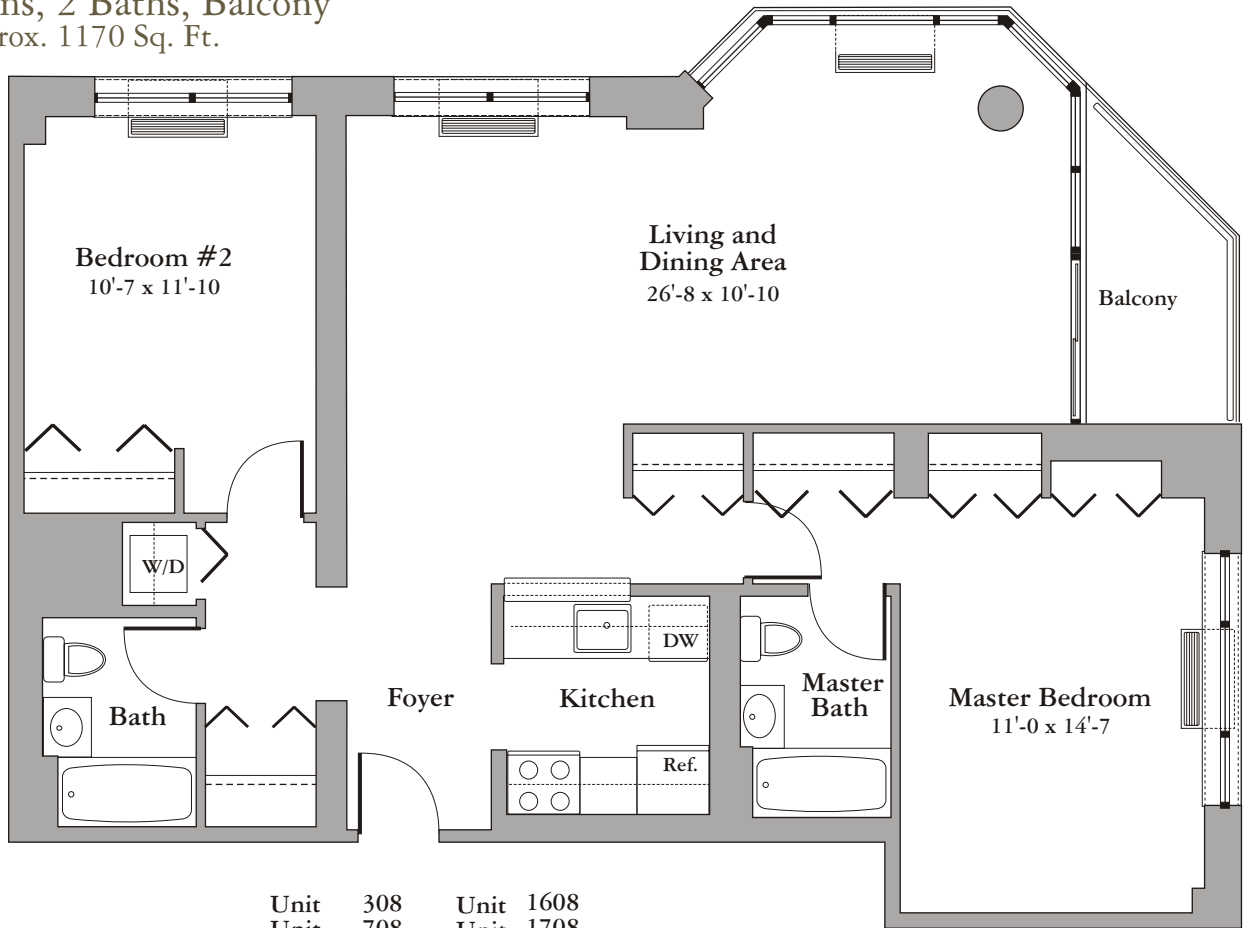

STANHOPE

— North East —

2 Bedrooms, 2 Baths, Balcony

Approx. 1170 Sq. Ft.

- | | |
|-----------|-----------|
| Unit 308 | Unit 1608 |
| Unit 708 | Unit 1708 |
| Unit 808 | Unit 1808 |
| Unit 908 | Unit 1908 |
| Unit 1008 | Unit 2008 |
| Unit 1108 | Unit 2108 |
| Unit 1208 | Unit 2208 |
| Unit 1408 | Unit 2308 |
| Unit 1508 | Unit 2408 |
| | Unit 2608 |

KEY PLAN

Residential Units Highlighted

HUDSON RIVER

MANHATTAN

- Unit 408
- Unit 508
- Unit 608
- Unit 2508

Unit 208

mandalay

ON THE HUDSONSM

Note: All dimensions are approximate and all exterior wall conditions including windows, doors, terraces and balconies are schematic in nature and subject to as-built conditions and vary from floor to floor.