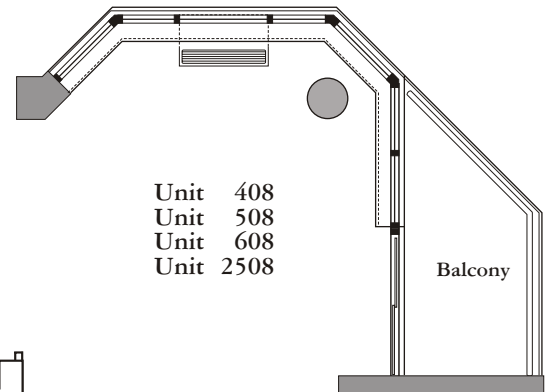

KEY PLAN

Residential Units Highlighted

HUDSON RIVER

MANHATTAN

- Unit 408
- Unit 508
- Unit 608
- Unit 2508

Unit 208

mandalay

ON THE HUDSONSM

Note: All dimensions are approximate and all exterior wall conditions including windows, doors, terraces and balconies are schematic in nature and subject to as-built conditions and vary from floor to floor.