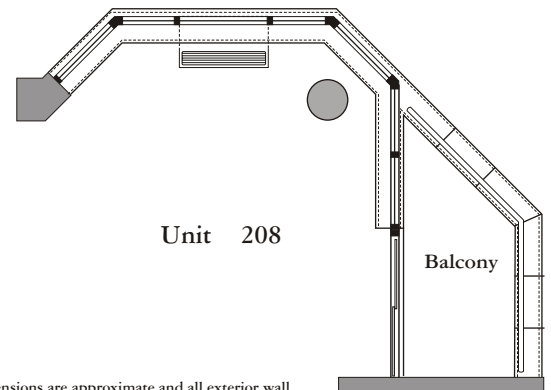

KEY PLAN

Residential Units Highlighted

HUDSON RIVER

MANHATTAN

- Unit 408
- Unit 508
- Unit 608
- Unit 2508

Unit 208

mandalay

ON THE HUDSONSM

Note: All dimensions are approximate and all exterior wall conditions including windows, doors, terraces and balconies are schematic in nature and subject to as-built conditions and vary from floor to floor.