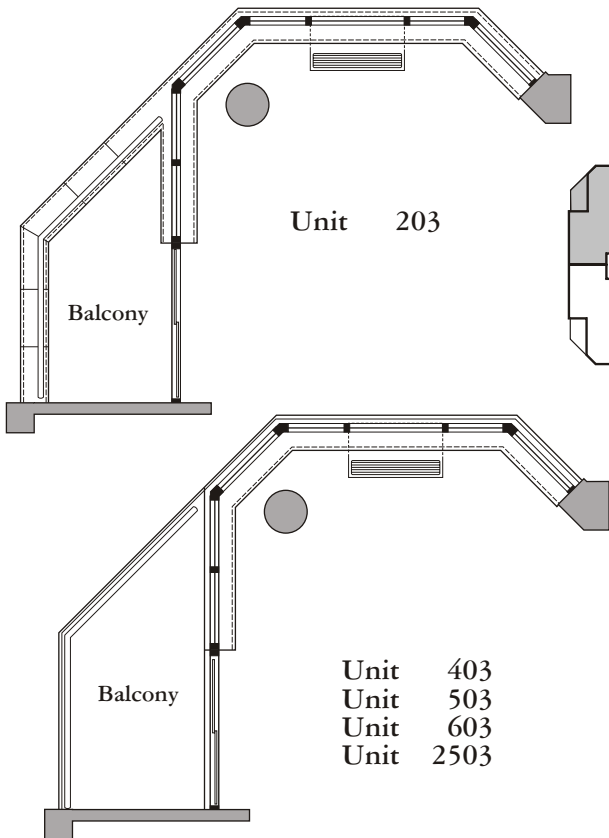

STANHOPE

— North West —

2 Bedrooms, 2 Baths, Balcony
Approx. 1170 Sq. Ft.

- Unit 303
- Unit 803
- Unit 903
- Unit 1003
- Unit 1103
- Unit 1203
- Unit 1403
- Unit 1503
- Unit 1603
- Unit 1703
- Unit 1803
- Unit 1903
- Unit 2003
- Unit 2103
- Unit 2203
- Unit 2303
- Unit 2403
- Unit 2603

Unit 203

KEY PLAN

Residential Units Highlighted

HUDSON RIVER

MANHATTAN

mandalay

ON THE HUDSONSM

Note: All dimensions are approximate and all exterior wall conditions including windows, doors, terraces and balconies are schematic in nature and subject to as-built conditions and vary from floor to floor.