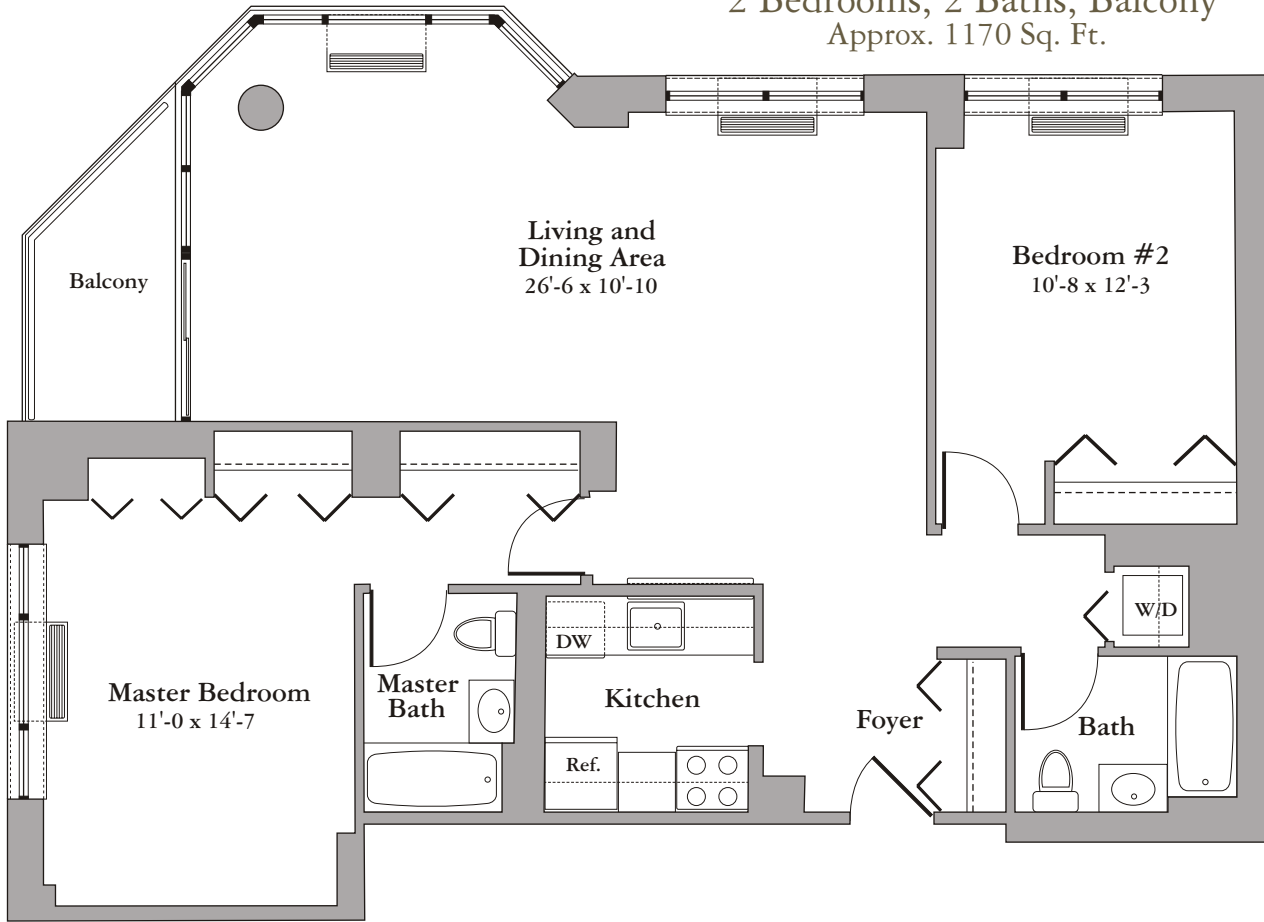

STANHOPE

— North West —

2 Bedrooms, 2 Baths, Balcony
Approx. 1170 Sq. Ft.

- Unit 303
- Unit 803
- Unit 903
- Unit 1003
- Unit 1103
- Unit 1203
- Unit 1403
- Unit 1503
- Unit 1603
- Unit 1703
- Unit 1803
- Unit 1903
- Unit 2003
- Unit 2103
- Unit 2203
- Unit 2303
- Unit 2403
- Unit 2603

Unit 203

KEY PLAN

Residential Units Highlighted

HUDSON RIVER

MANHATTAN

mandalay

ON THE HUDSONSM

Note: All dimensions are approximate and all exterior wall conditions including windows, doors, terraces and balconies are schematic in nature and subject to as-built conditions and vary from floor to floor.