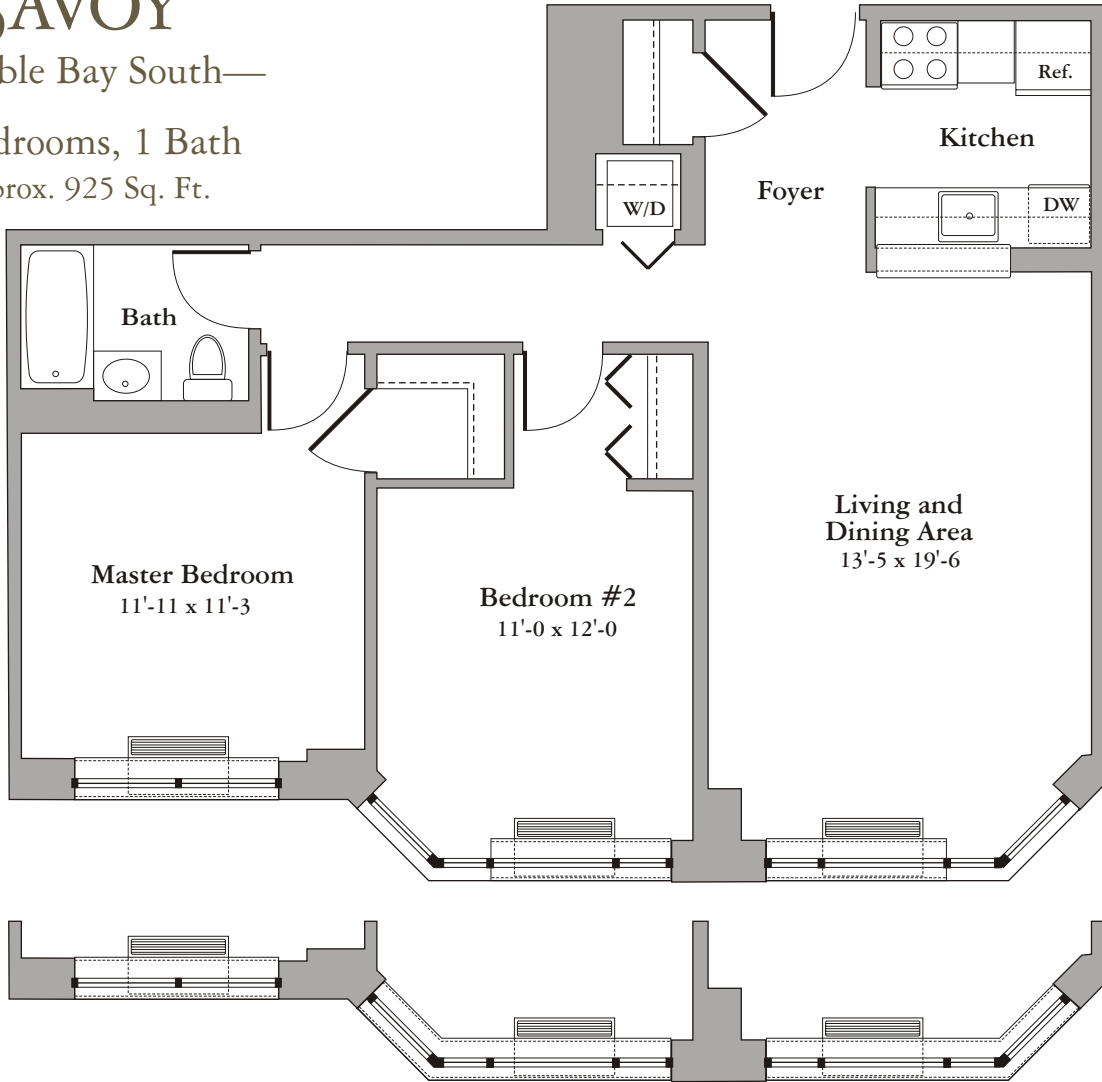

# SAVOY

—Double Bay South—

2 Bedrooms, 1 Bath

Approx. 925 Sq. Ft.

- Unit 511
- Unit 611
- Unit 711
- Unit 811
- Unit 911
- Unit 1011
- Unit 1111
- Unit 1211
- Unit 1411
- Unit 1511
- Unit 1611
- Unit 1711
- Unit 1811
- Unit 1911
- Unit 2011
- Unit 2111
- Unit 2211
- Unit 2311
- Unit 2411
- Unit 2611

- Unit 211
- Unit 311
- Unit 411
- Unit 2511

## KEY PLAN

Residential Units Highlighted

HUDSON RIVER

MANHATTAN

# mandalay

ON THE HUDSON<sup>SM</sup>

Note: All dimensions are approximate and all exterior wall conditions including windows, doors, terraces and balconies are schematic in nature and subject to as-built conditions and vary from floor to floor.