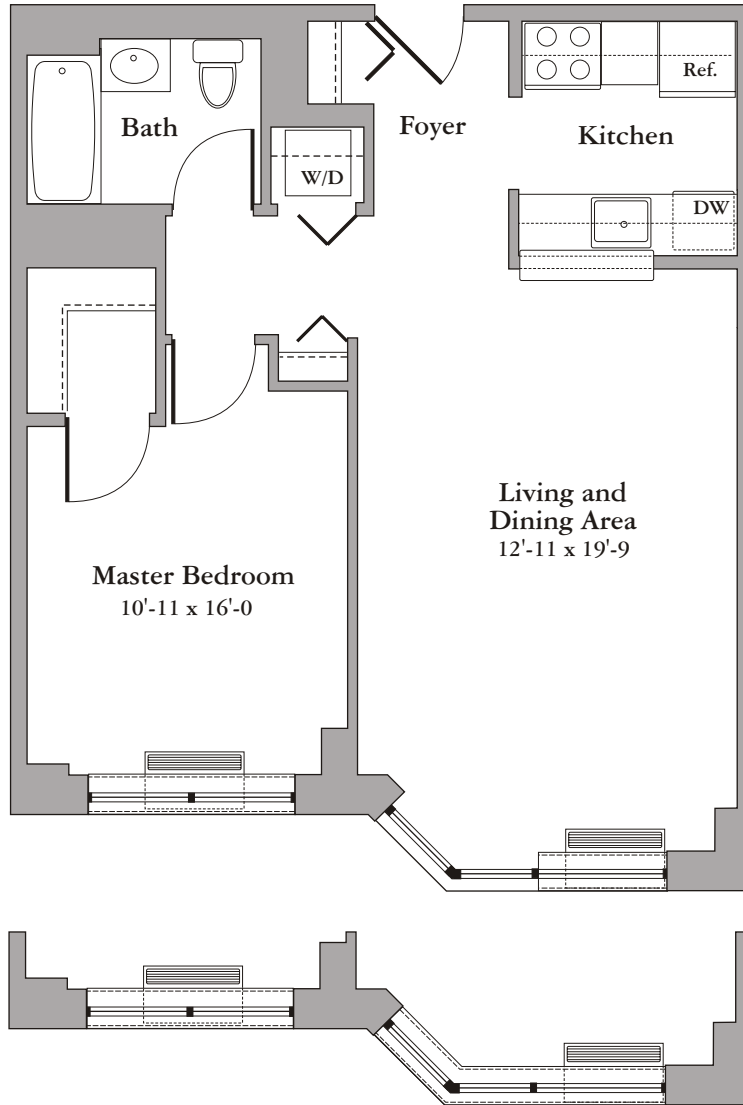

ROYALTON

—Single Bay South—

1 Bedroom, 1 Bath

Approx. 700 Sq. Ft.

- Unit 510
- Unit 610
- Unit 710
- Unit 810
- Unit 910
- Unit 1010
- Unit 1110
- Unit 1210
- Unit 1410
- Unit 1510
- Unit 1610
- Unit 1710
- Unit 1810
- Unit 1910
- Unit 2010
- Unit 2110
- Unit 2210
- Unit 2310
- Unit 2410
- Unit 2610

- Unit 210
- Unit 310
- Unit 410
- Unit 2510

KEY PLAN

Residential Units Highlighted

HUDSON RIVER

MANHATTAN

mandalay

ON THE HUDSONSM

Note: All dimensions are approximate and all exterior wall conditions including windows, doors, terraces and balconies are schematic in nature and subject to as-built conditions and vary from floor to floor.