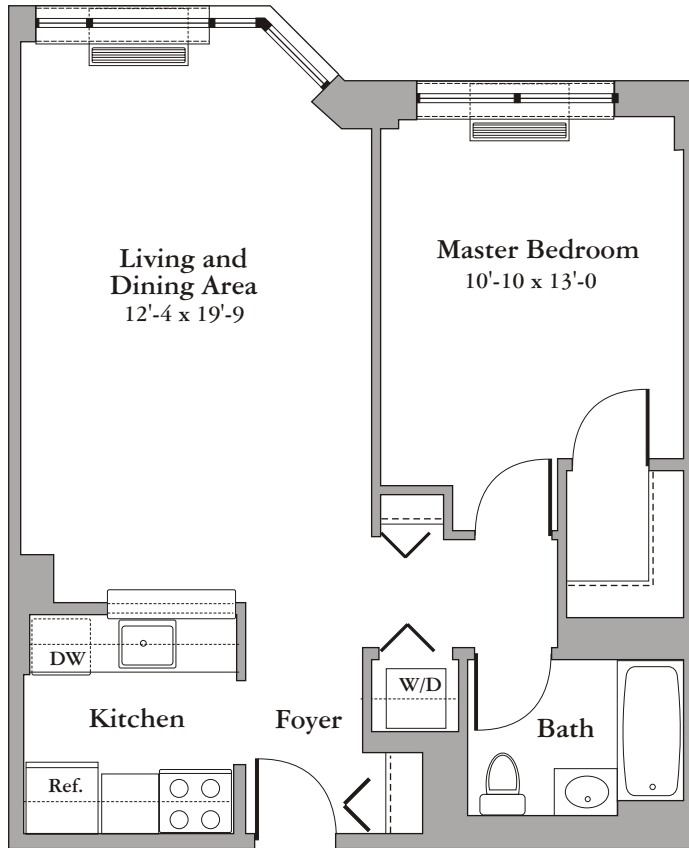

ROYALTON

—Single Bay North—

1 Bedroom, 1 Bath

Approx. 675 Sq. Ft.

- Unit 505
- Unit 605
- Unit 705
- Unit 805
- Unit 905
- Unit 1005
- Unit 1105
- Unit 1205
- Unit 1405
- Unit 1505
- Unit 1605
- Unit 1705
- Unit 1805
- Unit 1905
- Unit 2005
- Unit 2105
- Unit 2205
- Unit 2305
- Unit 2405
- Unit 2605

- Unit 205
- Unit 305
- Unit 405
- Unit 2505
- Unit 206
- Unit 306
- Unit 406
- Unit 2506

- Unit 506
- Unit 606
- Unit 706
- Unit 806
- Unit 906
- Unit 1006
- Unit 1106
- Unit 1206
- Unit 1406
- Unit 1506
- Unit 1606
- Unit 1706
- Unit 1806
- Unit 1906
- Unit 2006
- Unit 2106
- Unit 2206
- Unit 2306
- Unit 2406
- Unit 2606

KEY PLAN

Residential Units Highlighted

HUDSON RIVER

MANHATTAN

mandalay

ON THE HUDSONSM

Note: All dimensions are approximate and all exterior wall conditions including windows, doors, terraces and balconies are schematic in nature and subject to as-built conditions and vary from floor to floor.