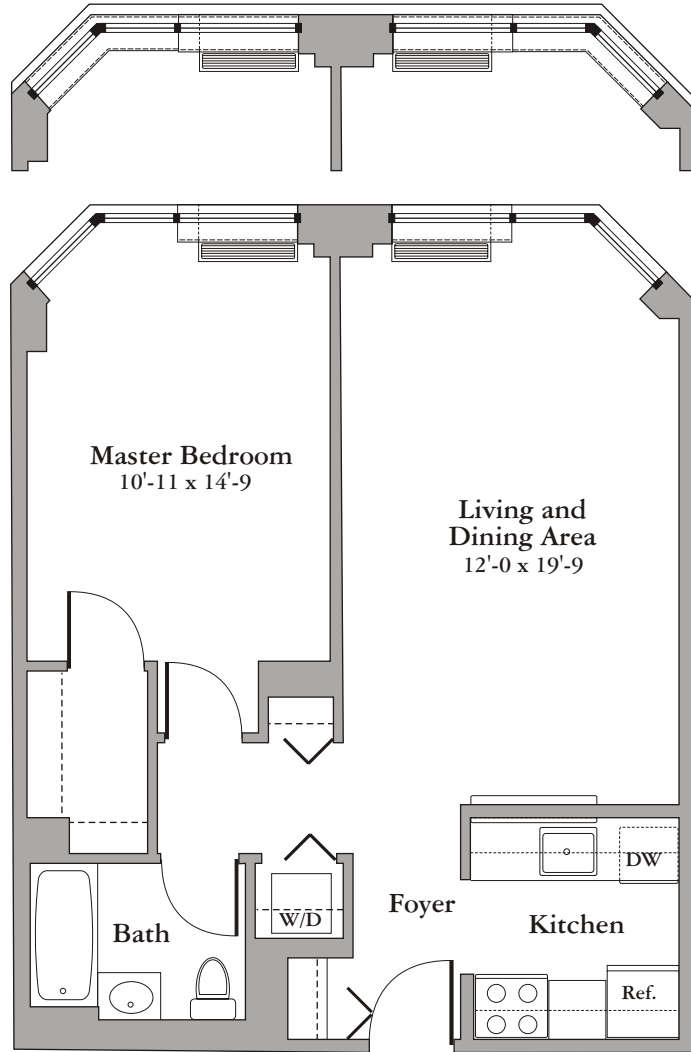

ROYALTON

—Double Bay North—

1 Bedroom, 1 Bath

Approx. 700 Sq. Ft.

- Unit 504
- Unit 604
- Unit 704
- Unit 804
- Unit 904
- Unit 1004
- Unit 1104
- Unit 1204
- Unit 1404
- Unit 1504
- Unit 1604
- Unit 1704
- Unit 1804
- Unit 1904
- Unit 2004
- Unit 2104
- Unit 2204
- Unit 2304
- Unit 2404
- Unit 2604

- Unit 204
- Unit 304
- Unit 404
- Unit 2504
- Unit 207
- Unit 307
- Unit 407
- Unit 2507

- Unit 507
- Unit 607
- Unit 707
- Unit 807
- Unit 907
- Unit 1007
- Unit 1107
- Unit 1207
- Unit 1407
- Unit 1507
- Unit 1607
- Unit 1707
- Unit 1807
- Unit 1907
- Unit 2007
- Unit 2107
- Unit 2207
- Unit 2307
- Unit 2407
- Unit 2607

KEY PLAN

Residential Units Highlighted

HUDSON RIVER

MANHATTAN

mandalay

ON THE HUDSONSM

Note: All dimensions are approximate and all exterior wall conditions including windows, doors, terraces and balconies are schematic in nature and subject to as-built conditions and vary from floor to floor.