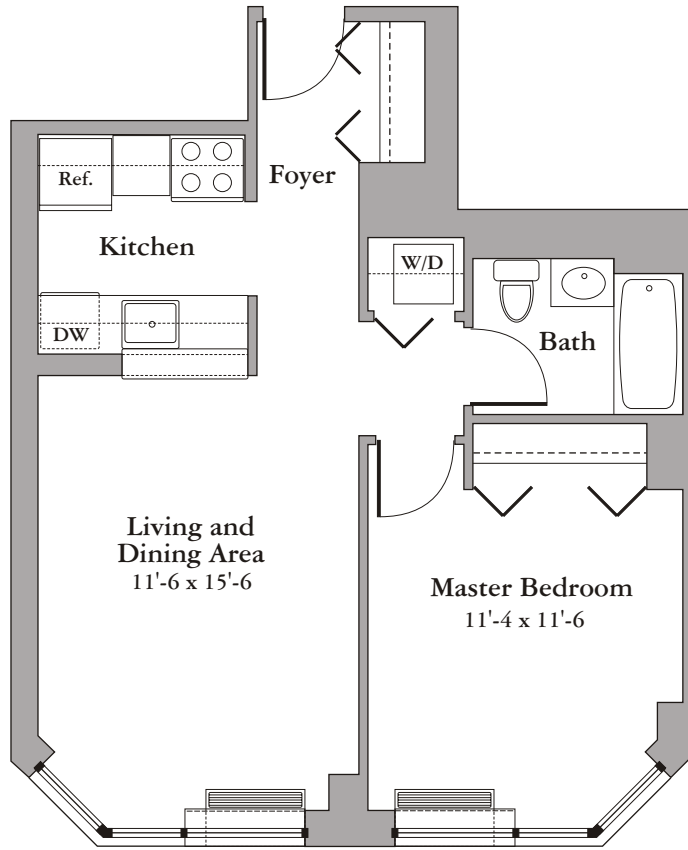

REGENCY

— Double Bay South —

1 Bedroom, 1 Bath
Approx. 600 Sq. Ft.

- Unit 501
- Unit 601
- Unit 701
- Unit 801
- Unit 901
- Unit 1001
- Unit 1101
- Unit 1201
- Unit 1401
- Unit 1501
- Unit 1601
- Unit 1701
- Unit 1801
- Unit 1901
- Unit 2001
- Unit 2101
- Unit 2201
- Unit 2301
- Unit 2401
- Unit 2601

- Unit 201
- Unit 301
- Unit 401
- Unit 2501

KEY PLAN

Residential Units Highlighted

HUDSON
RIVER

MANHATTAN

mandalay

ON THE HUDSONSM

Note: All dimensions are approximate and all exterior wall conditions including windows, doors, terraces and balconies are schematic in nature and subject to as-built conditions and vary from floor to floor.